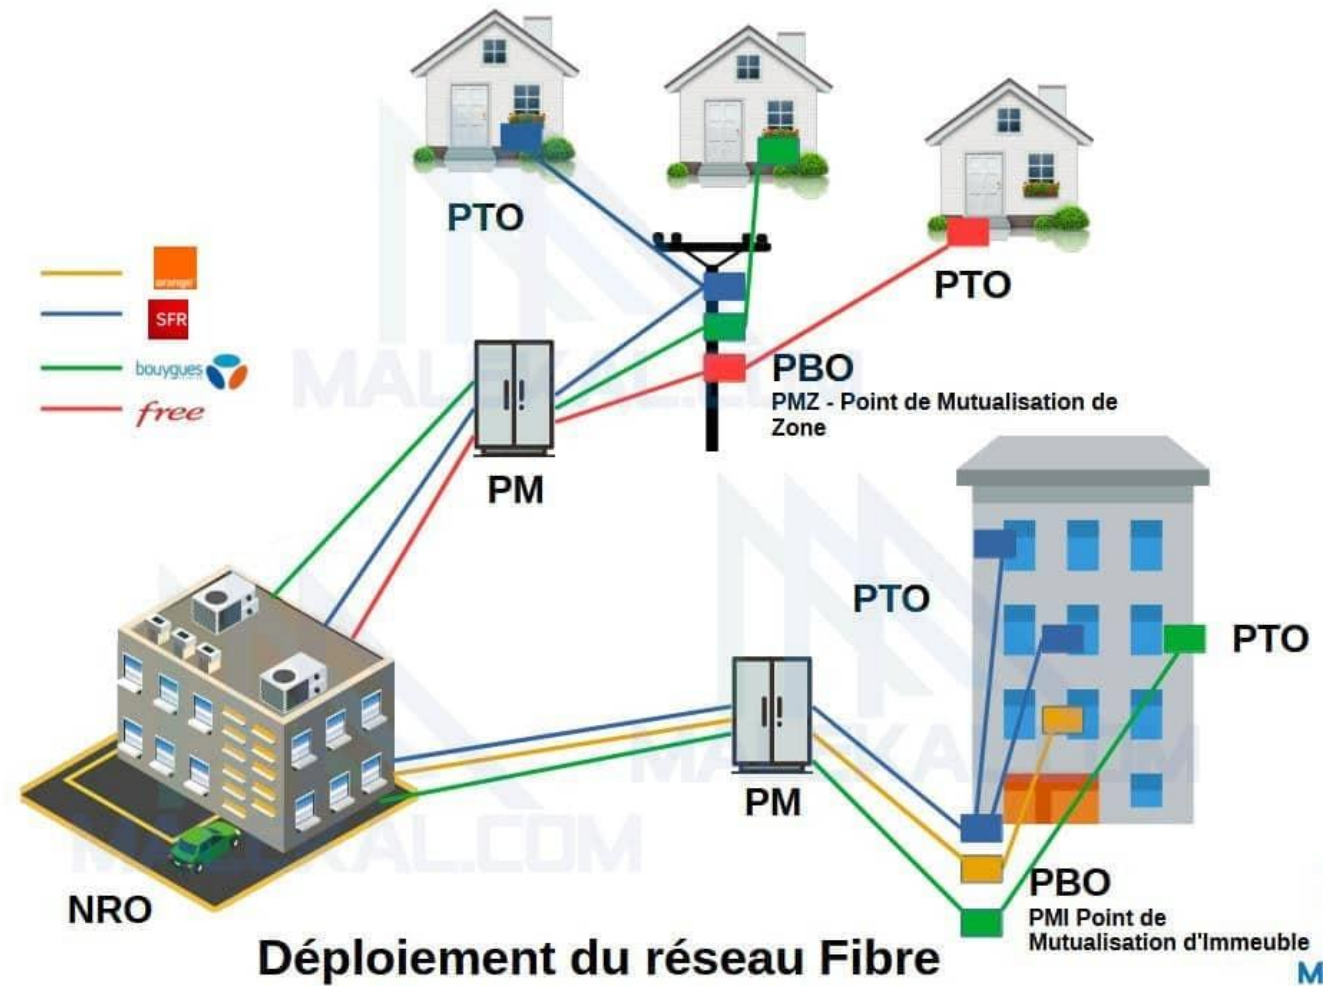

OBJECTIFS ET ORGANISATION DU PROJET

- Comprendre le planning d'installation et les zones à couvrir
- Identifier les objectifs : installer la fibre dans les délais, respecter les consignes de sécurité